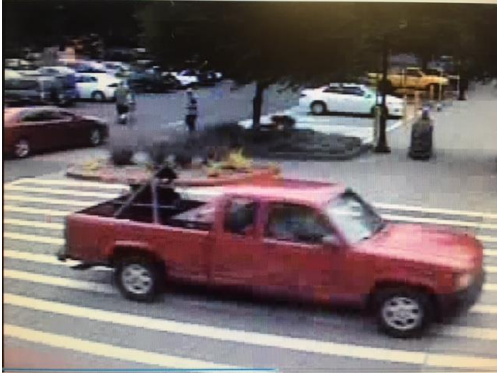

Beaverton Police Department

4755 S.W. Griffith Drive
Beaverton, Oregon 97005

Chief Ronda Groshong

NEWS RELEASE

Officer Jeremy Shaw
Public Information Officer
(503) 969-6502

Released: July 19, 2019
Case No: 19-1870602

Help Needed in Identifying Suspicious Male Attempting to Lure a Girl

Beaverton Police Department is asking for the public's assistance in identifying a suspicious male.

On July 6, 2019 at 2:41p.m., a male tried to get an 11-year-old girl to come over to his vehicle twice in the parking lot of Walmart, located at 9055 SW Murray Blvd. The young girl told the male "no" and was able to seek out help from an adult leaving the store.

Beaverton detectives would like to identify the suspicious male and the adult who helped the young girl. The male was described as an older Caucasian male (60's or 70's) with wrinkles on his face, scruffy facial hair and a tattoo on his upper left arm. The male was wearing a black baseball cap. The male was driving a red truck similar to a mid-90's Dodge Dakota club cab with Oregon license plates. The open truck bed had items in the back that looked like shelving. The truck also had a dent on the driver's door as well as spots of rust on the driver's side.

A composite drawing of the suspicious male was created and photographs of his vehicle were obtained. If anyone can help identify the suspicious male or the witness who helped the young girl, please call Detective Maggie Brown at 503-526-2538 or non-emergency dispatch at 503-629-0111.