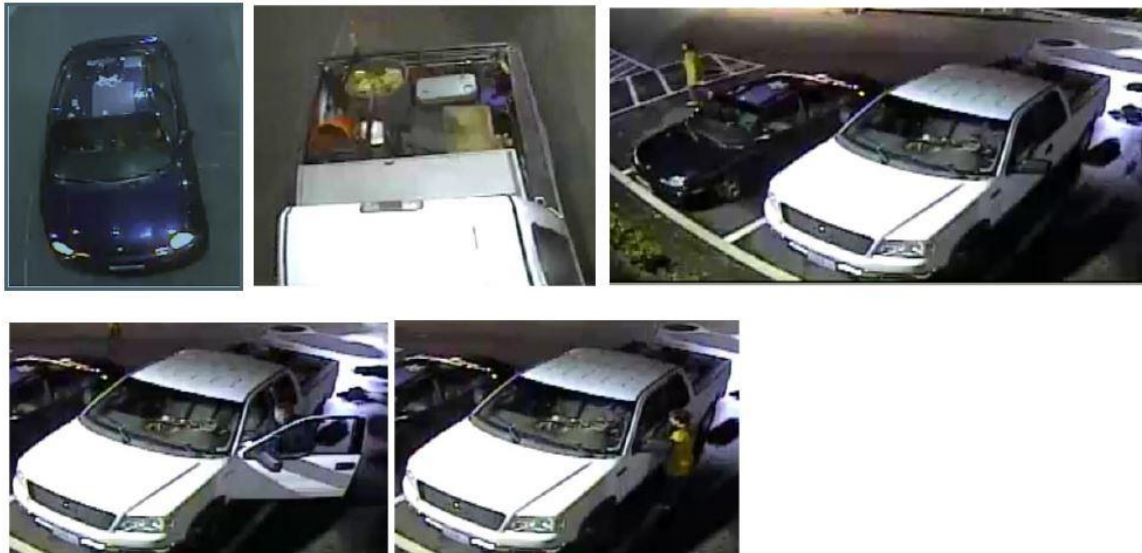

Fatal Traffic Crash/Tips Sought

On October 1, 2018 at 3:28 a.m. Beaverton Police officers responded to the 16000 block of TV Hwy regarding a vehicle/ pedestrian injury traffic crash. The pedestrian was identified as 24-year-old Uriel Santiago-Sarabia and he passed away on scene.

The Washington County Crash Analysis Reconstruction Team (CART) is assisting with investigations in this incident. Two vehicles were captured on surveillance cameras in the immediate area of the crash and the drivers appear to know each other. CART members would like to identify and speak to the two drivers of the vehicles.

The first vehicle was a white Ford F150 pickup truck with "suicide doors". The truck had supplies in the bed along with an in-bed tool box. The driver was a white male adult wearing dark clothes.

The second vehicle was a dark purple Dodge or Plymouth sedan. The sedan possible had a racing stripe or lighter colored patches on the roof. The driver was a white female adult wearing dark pants and a yellow coat.

If anyone recognizes these vehicles or drivers please contact Beaverton Police Department at 503-629-0111 and speak with CART member Officer Coplin.