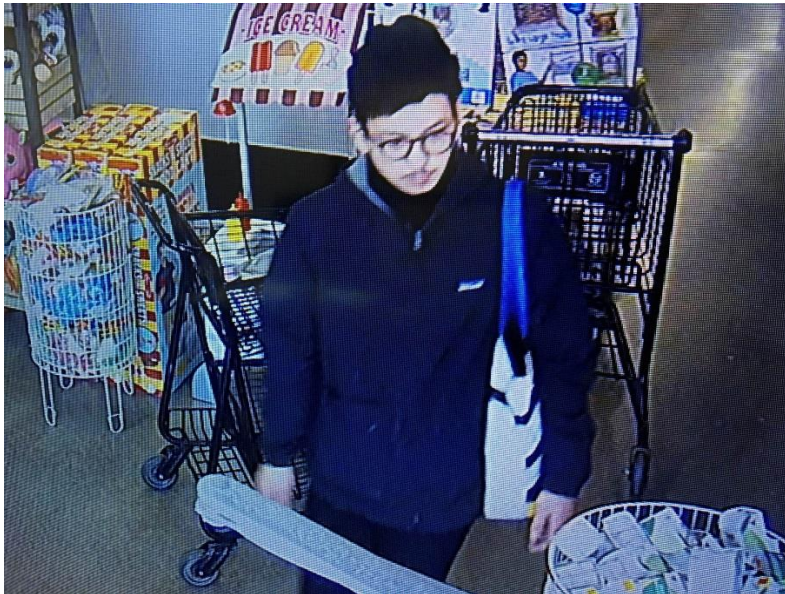

# NEWS RELEASE

Officer Jeremy Shaw  
Public Information Officer  
(503) 969-6502

Released: March 7, 2018  
Case No: 18-550445

### Attempt To ID Felony Theft Suspect

The Beaverton Police Department is asking for the public's help in identifying a suspect in a felony theft that occurred at Craft Warehouse on February 24<sup>th</sup>, 2018.

Beaverton Police officers responded to Craft Warehouse after a loss prevention employee confronted a male who allegedly stole \$1300 dollars in merchandise. The employee was able to recover approximately \$1000 dollars in merchandise. The employee reported the male suspect still had approximately \$300 dollars in merchandise concealed on his person when he fled the scene.

The suspect is an Asian male, 20-30 years old, black hair with a slim build. The suspect was wearing a black hat, black glasses and blue clothing. If anyone recognizes the suspect, or has information related to this case, please call 503-629-0111 and speak to a Beaverton Police officer.